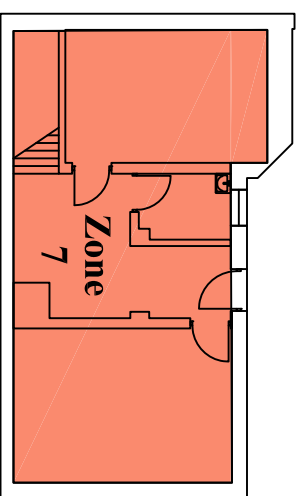

You Are Here

Basement

Ground Floor

Attic Store

Key Stage 1 Building

Drawing by:
AS Built Drawing Services
 Tel: 07710451286

Helsby Hillside Primary School

KDE Ltd.
Electrical, Plumbing & Heating Services
 Greenfields, Chester Road, Sutton Weaver, Cheshire WA7 3EG
 Tel: 01928 711444 / 711144 Fax 01928 701000 www.kde-ltd.co.uk
 Email enquiries@kde-ltd.co.uk 24 Hour 07894 930300