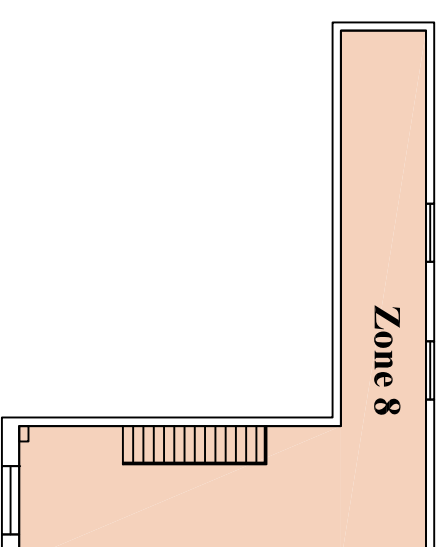

You Are Here

Basement

Ground Floor

Attic Store

Key Stage 1 Building

Drawing by:
AS Built Drawing Services
 Tel: 07710451286

Helsby Hillside Primary School

KDE Ltd.
Electrical, Plumbing & Heating Services
 Greenfields, Chester Road, Sutton Weaver, Cheshire WA7 3EG
 Tel: 01928 711444 / 711144 Fax 01928 701000 www.kde-ltd.co.uk
 Email enquiries@kde-ltd.co.uk 24 Hour 07894 930300