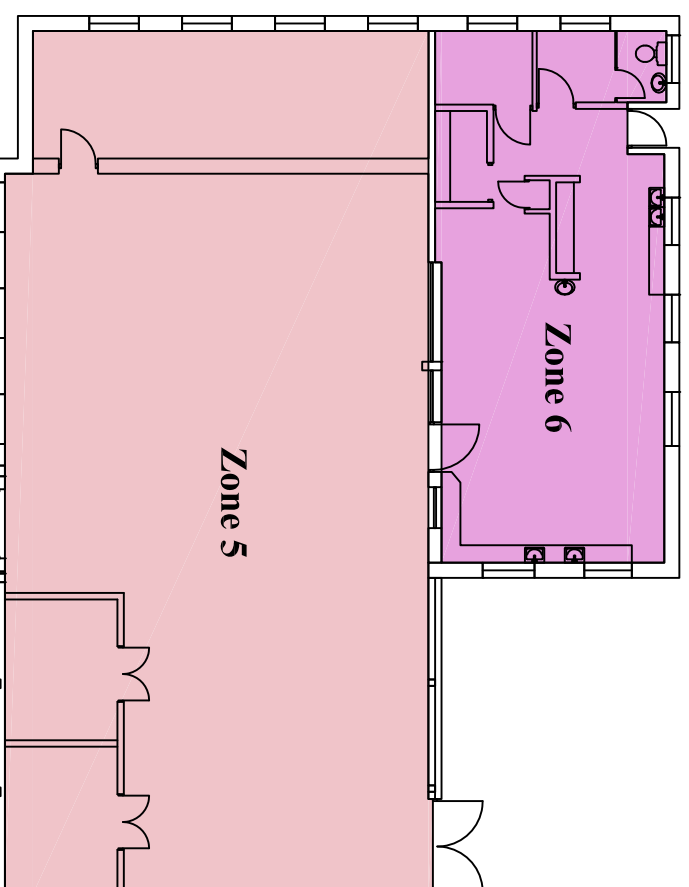

You Are Here

Basement

Ground Floor

Attic Store

Key Stage 1 Building

Drawing by:
AS Built Drawing Services
 Tel: 07710451286

Helsby Hillside Primary School

KDE Ltd.
Electrical, Plumbing & Heating Services
 Greenfields, Chester Road, Sutton Weaver, Cheshire WA7 3EG
 Tel: 01928 711444 / 711144 Fax 01928 701000 www.kde-ltd.co.uk
 Email enquiries@kde-ltd.co.uk 24 Hour 07894 930300