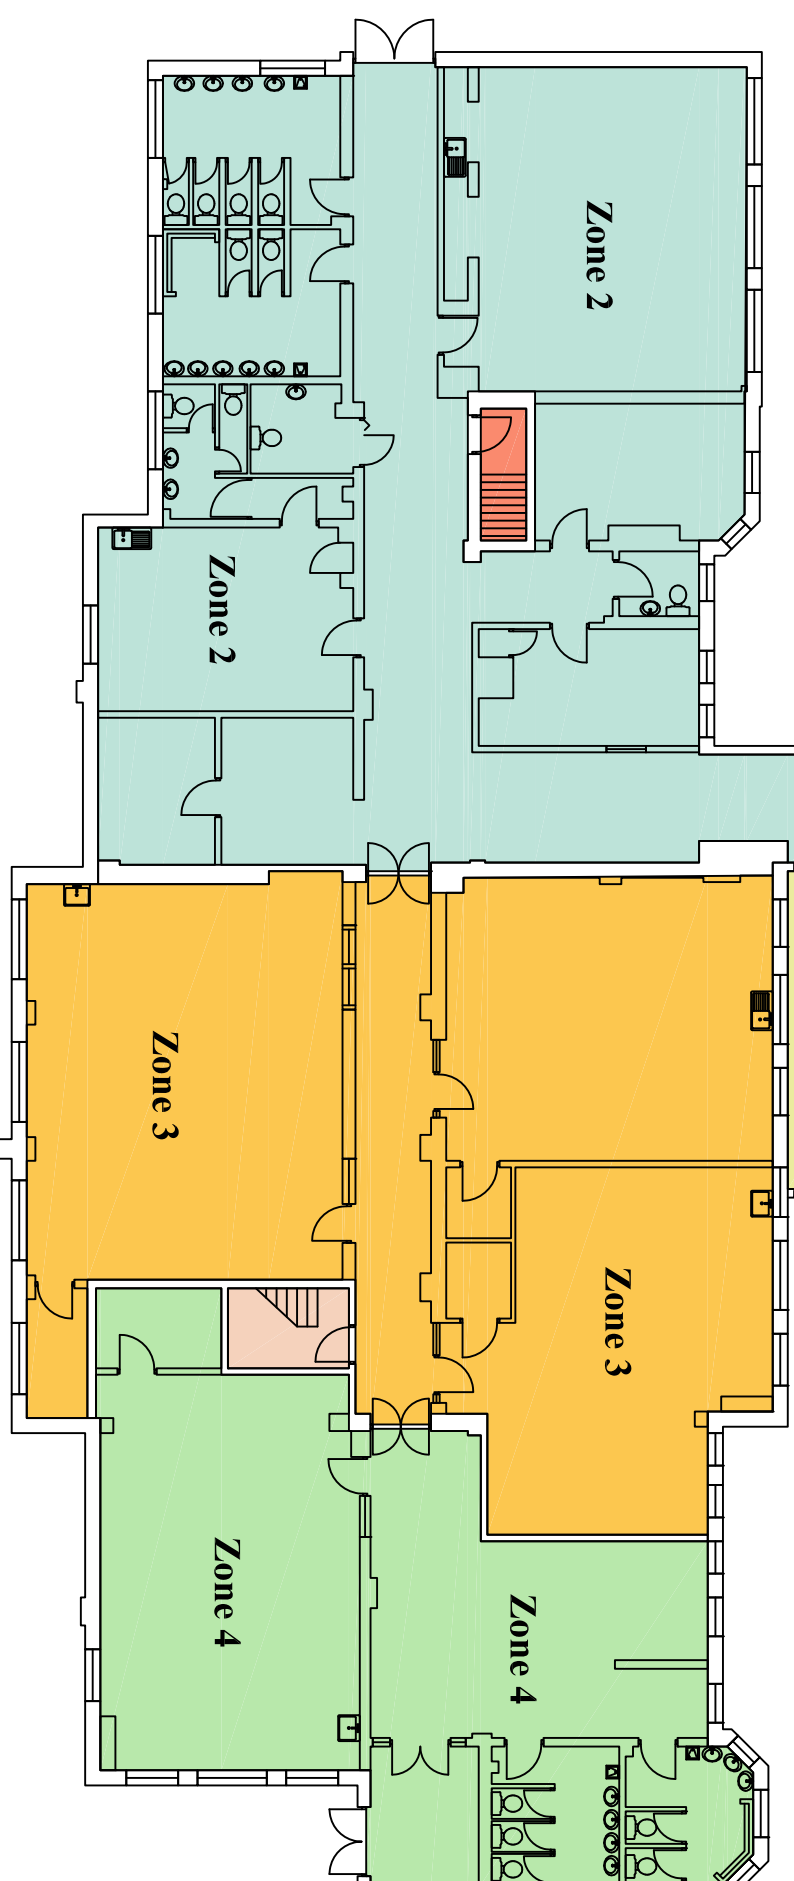

You Are Here

Basement

Ground Floor

Attic Store

Key Stage 1 Building

Drawing by:
AS Built Drawing Services
 Tel: 07710451286

Helsby Hillside Primary School

KDE Ltd.
Electrical, Plumbing & Heating Services
 Greenfields, Chester Road, Sutton Weaver, Cheshire WA7 3EG
 Tel: 01928 711444 / 711144 Fax 01928 701000 www.kde-ltd.co.uk
 Email enquiries@kde-ltd.co.uk 24 Hour 07894 930300